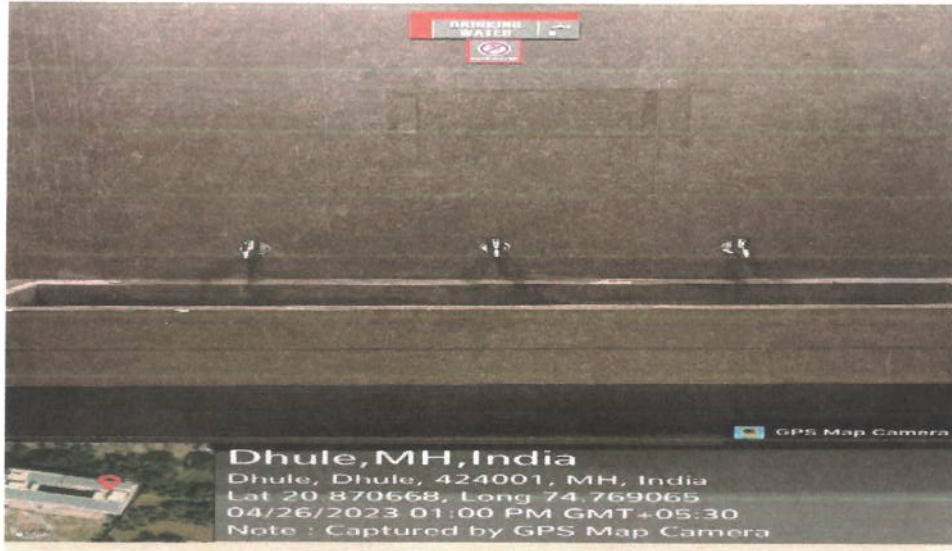

Web: - [svkm-iot.ac.in](http://svkm-iot.ac.in) Mail: - [iotdhule@svkm.ac.in](mailto:iotdhule@svkm.ac.in)  
Approved By AICTE, DTE & Affiliated to DBATU, Lonere

**VII. Low flow taps for drinking water**