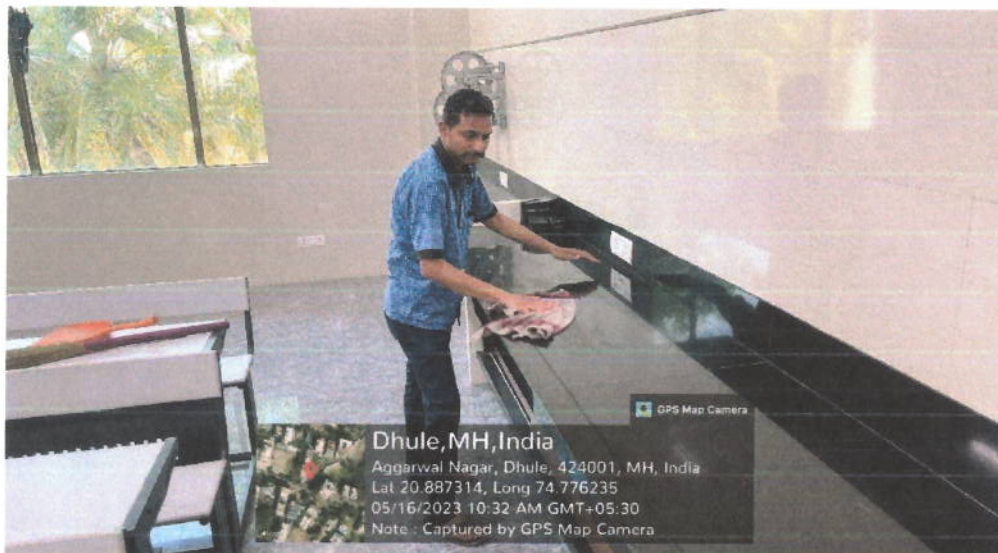

Photo of lab cleaning

Photo of Sadguru staff for every floor cleaning

**Shri Vile Parle Kelavani Mandal's  
Institute of Technology, Dhule**

Survey No. 499, Plot No. 02, Behind Gurudwara, Mumbai - Agra Road,  
Dist. Dhule, Maharashtra, 424001 Phone No.: (02562) 297801, 297601