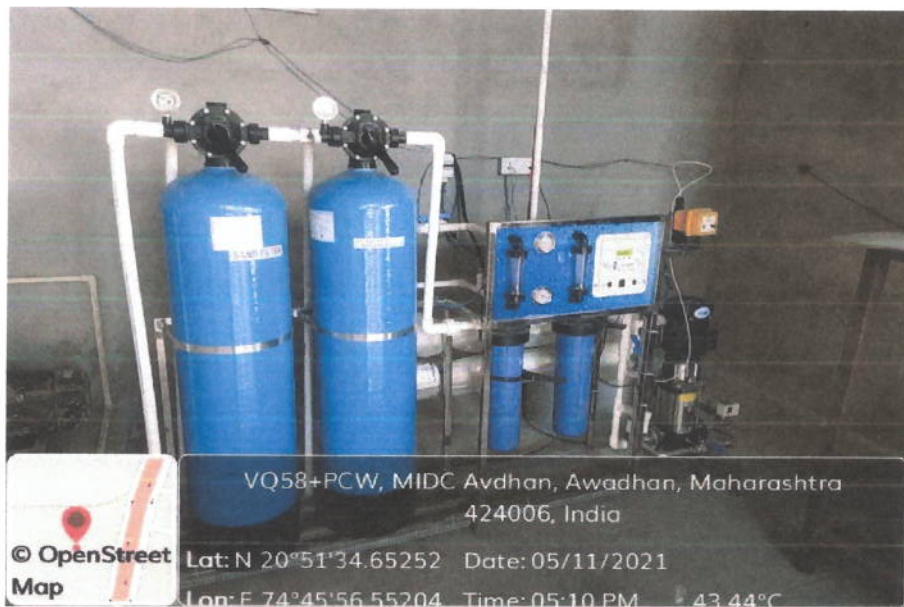

Photo of Drinking water low flow taps

**VIII. RO water purifier**

Photo of RO water purifier

Shri Vile Parle Kelavani Mandal's  
**Institute of Technology, Dhule**

Survey No. 499, Plot No. 02, Behind Gurudwara, Mumbai - Agra Road,  
Dist. Dhule, Maharashtra, 424001 Phone No.: (02562) 297801, 297601